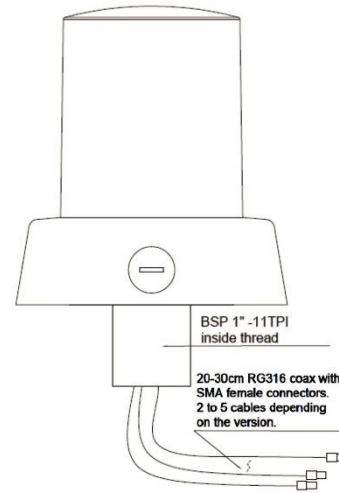

ANT5331 OPTIONS WITH PIGTAILS AND SMA-FEMALE CONNECTORS (previous mounting option A, NON-STOCK)

ORDER CODE	ANT5331A	ANT5331AW
ANTENNAS	4G Main 790-6000MHz	4G Main 790-6000MHz
	4G Aux 824-2170MHz	4G Aux 824-2170MHz
	WiFi 2.4/5.8GHz	WiFi 2.4/5.8GHz
	WiFi 2.4/5.8GHz	WiFi 2.4/5.8GHz
	GNSS 1558-1610MHz	GNSS 1558-1610MHz
CONNECTORS	5 x SMA-female RG316 20-30cm pigtails	
COLOR	Blue / black bottom	White / black bottom
MOUNTING	BSP1"-11TPI inner thread	

ORDER CODE	ANT5331A1	ANT5331A1W	ANT5331A2	ANT5331A2W
ANTENNAS	4G Main 790-6000MHz	4G Main 790-6000MHz	4G Main 790-6000MHz	4G Main 790-6000MHz
	4G Aux 824-2170MHz	4G Aux 824-2170MHz	4G Aux 824-2170MHz	4G Aux 824-2170MHz
			WiFi 2.4/5.8GHz	WiFi 2.4/5.8GHz
			WiFi 2.4/5.8GHz	WiFi 2.4/5.8GHz
CONNECTORS	2 x SMA-female RG316 20-30cm pigtails		4 x SMA-female RG316 20-30cm pigtails	
COLOR	Blue / black bottom	White / black bottom	Blue / black bottom	White / black bottom
MOUNTING	BSP1"-11TPI inner thread			

ANT5331 OPTIONS WITH N-FEMALE CONNECTORS (previous mounting option B, NORMALLY ON STOCK)

ORDER CODE	ANT5331B1	ANT5331B1W
ANTENNAS	4G Main 790-6000MHz	4G Main 790-6000MHz
	4G Aux 824-2170MHz	4G Aux 824-2170MHz
CONNECTORS	2 x N-female	
COLOR	Blue / black bottom	White / black bottom
MOUNTING	BSP1"-11TPI inner thread	