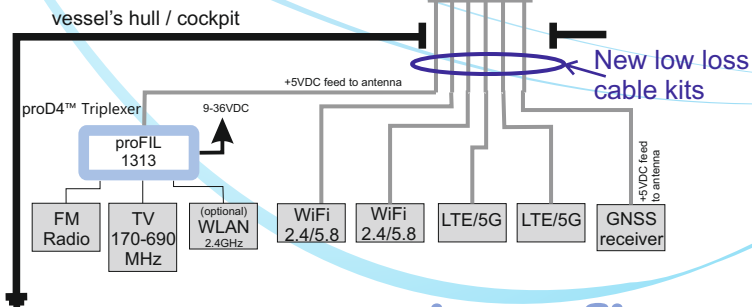

promarine.fi